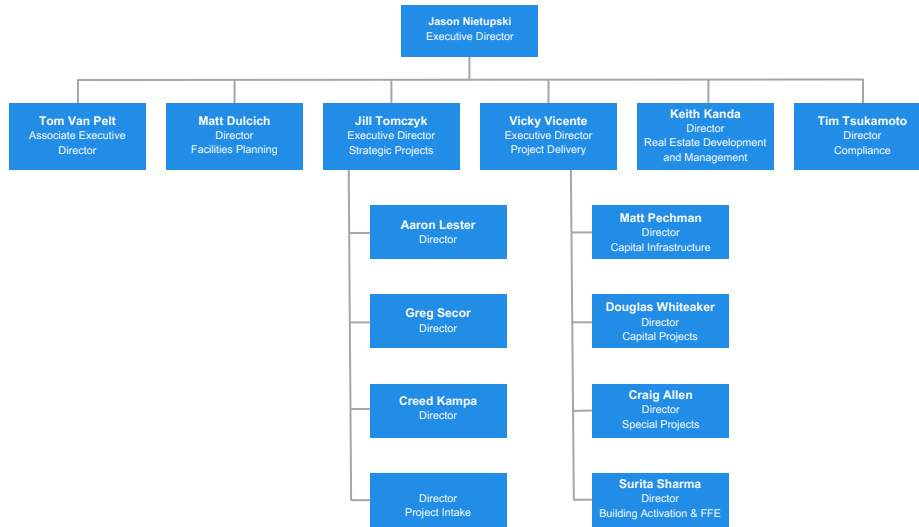

Leadership Org Chart

Directors List

Aaron Lester
Director
Strategic Programs

Craig Allen
Director
Special Projects

Creed Kampa
Director
Strategic Programs

Douglas Whiteaker
Director
Capital Projects

Greg Secor
Director
Strategic Programs